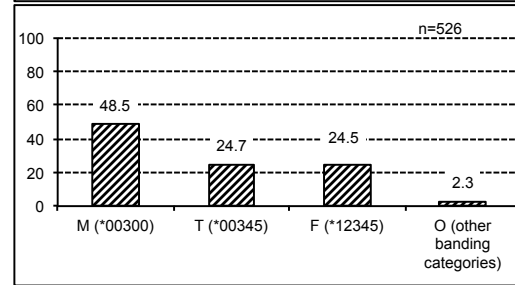

YeU (Yellow, effectively unbanded)	146	
other	354	

Allemansgeest 1942

Allemandsgeest 1943

	n	%
YU (Y00000)	11	2,7
YM (Y00300)	187	47,6
YT (Y00345)	94	23,9
YF (Y12345)	102	26,0
YO (Yellow, other banding categories)	10	2,5
Total Ybn (Yellow, banded)	393	97,3
Total Y (Yellow)	404	52,3
		100,0
PU (P00000)	235	63,9
PM (P00300)	68	51,1
PT (P00345)	36	27,1
PF (P12345)	27	20,3
PO (Pink, other banding categories)	2	1,5
Total PBn (Pink, banded)	133	36,1
Total P (Pink)	368	47,7
		100,0
BU (B00000)	0	0,0
BBn (Brown, banded)	0	0,0
Total B (Brown)	0	0,0
Total	772	100,0
M (*00300)	255	48,5
T (*00345)	130	24,7
F (*12345)	129	24,5
O (other banding categories)	12	2,3
	526	100,0
YeU (Yellow, effectively unbanded)	298	
other	474	

Allemandsgeest 2010

	n	%
YU (Y00000)	19	39,6
YM (Y00300)	10	34,5
YT (Y00345)	9	31,0
YF (Y12345)	8	27,6
YO (Yellow, other banding categories)	2	6,9
Total Ybn (Yellow, banded)	29	60,4
Total Y (Yellow)	48	62,3
		100,0
PU (P00000)	21	72,4
PM (P00300)	4	50,0
PT (P00345)	2	25,0
PF (P12345)	2	25,0
PO (Pink, other banding categories)	0	0,0
Total PBn (Pink, banded)	8	27,6
Total P (Pink)	29	37,7
		100,0
BU (B00000)	0	0,0
BBn (Brown, banded)	0	0,0
		0,0
Total B (Brown)	0	0,0
		100,0
Total	77	100,0
M (*00300)	14	37,8
T (*00345)	11	29,7
F (*12345)	10	27,0
O (other banding categories)	2	5,4
	37	100,0
YeU (Yellow, effectively unbanded)	38	
other	39	