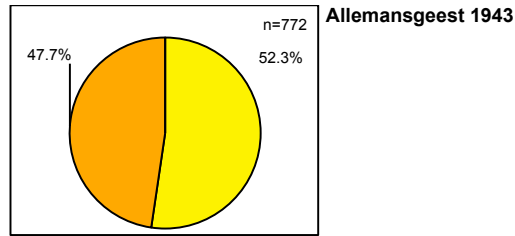

YeU (Yellow, effectively unbanded)	146	
other	354	

Allemansgeest 1942

Allemandsgeest 1943

	n	%
YU (Y00000)	11	2,7
YM (Y00300)	187	47,6
YT (Y00345)	94	23,9
YF (Y12345)	102	26,0
YO (Yellow, other banding categories)	10	2,5
Total Ybn (Yellow, banded)	393	97,3
Total Y (Yellow)	404	52,3
		100,0
PU (P00000)	235	63,9
PM (P00300)	68	51,1
PT (P00345)	36	27,1
PF (P12345)	27	20,3
PO (Pink, other banding categories)	2	1,5
Total PBn (Pink, banded)	133	36,1
Total P (Pink)	368	47,7
		100,0
BU (B00000)	0	0,0
BBn (Brown, banded)	0	0,0
Total B (Brown)	0	0,0
Total	772	100,0
M (*00300)	255	48,5
T (*00345)	130	24,7
F (*12345)	129	24,5
O (other banding categories)	12	2,3
	526	100,0
YeU (Yellow, effectively unbanded)	298	
other	474	

Allemandsgeest 2010

	n	%
YU (Y00000)	19	39,6
YM (Y00300)	10	34,5
YT (Y00345)	9	31,0
YF (Y12345)	8	27,6
YO (Yellow, other banding categories)	2	6,9
Total Ybn (Yellow, banded)	29	60,4
Total Y (Yellow)	48	62,3
		100,0
PU (P00000)	21	72,4
PM (P00300)	4	50,0
PT (P00345)	2	25,0
PF (P12345)	2	25,0
PO (Pink, other banding categories)	0	0,0
Total PBn (Pink, banded)	8	27,6
Total P (Pink)	29	37,7
		100,0
BU (B00000)	0	0,0
BBn (Brown, banded)	0	0,0
		0,0
Total B (Brown)	0	0,0
		100,0
Total	77	100,0
M (*00300)	14	37,8
T (*00345)	11	29,7
F (*12345)	10	27,0
O (other banding categories)	2	5,4
	37	100,0
YeU (Yellow, effectively unbanded)	38	
other	39	