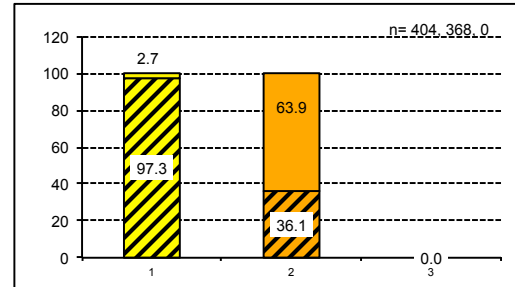

YeU (Yellow, effectively unbanded)	146	
other	354	

Allemansgeest 1942

Allemandsgeest 1943

	n	%
YU (Y00000)	11	2,7
YM (Y00300)	187	47,6
YT (Y00345)	94	23,9
YF (Y12345)	102	26,0
YO (Yellow, other banding categories)	10	2,5
Total Ybn (Yellow, banded)	393	97,3
Total Y (Yellow)	404	52,3
		100,0
PU (P00000)	235	63,9
PM (P00300)	68	51,1
PT (P00345)	36	27,1
PF (P12345)	27	20,3
PO (Pink, other banding categories)	2	1,5
Total PBn (Pink, banded)	133	36,1
Total P (Pink)	368	47,7
		100,0
BU (B00000)	0	0,0
BBn (Brown, banded)	0	0,0
Total B (Brown)	0	0,0
Total	772	100,0
M (*00300)	255	48,5
T (*00345)	130	24,7
F (*12345)	129	24,5
O (other banding categories)	12	2,3
	526	100,0
YeU (Yellow, effectively unbanded)	298	
other	474	

Allemandsgeest 2010

	n	%
YU (Y00000)	19	39,6
YM (Y00300)	10	34,5
YT (Y00345)	9	31,0
YF (Y12345)	8	27,6
YO (Yellow, other banding categories)	2	6,9
Total Ybn (Yellow, banded)	29	60,4
Total Y (Yellow)	48	62,3
		100,0
PU (P00000)	21	72,4
PM (P00300)	4	50,0
PT (P00345)	2	25,0
PF (P12345)	2	25,0
PO (Pink, other banding categories)	0	0,0
Total PBn (Pink, banded)	8	27,6
Total P (Pink)	29	37,7
		100,0
BU (B00000)	0	0,0
BBn (Brown, banded)	0	0,0
		0,0
Total B (Brown)	0	0,0
		100,0
Total	77	100,0
M (*00300)	14	37,8
T (*00345)	11	29,7
F (*12345)	10	27,0
O (other banding categories)	2	5,4
	37	100,0
YeU (Yellow, effectively unbanded)	38	
other	39	